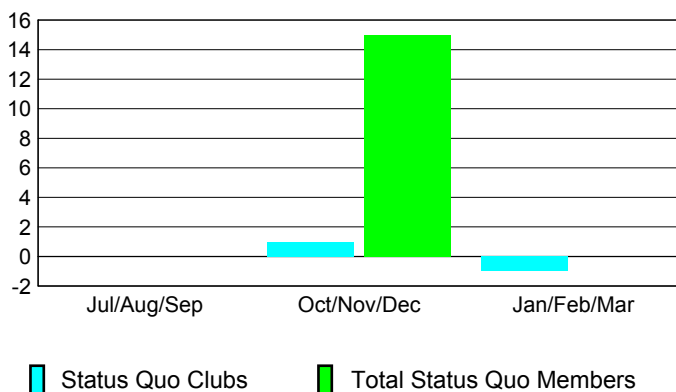

Club Results 2008-2009

Goal, New, Dropped, Gain/Loss

Comparison of Club Gain/Loss

Current Year Compared to the Previous Year

YTD Status Quo Clubs 2008-2009

Status Quo Clubs Compared to Status Quo Members

MEMBERSHIP

Membership Results 2008-2009

Membership 2007-2008

Month	Net Memb Goal	Actual New Memb	Actual Dropped Memb	Gain/Loss of Memb	Gain/Loss of Memb
Jul/Aug/Sep	0	26	-84	-58	-24
Oct/Nov/Dec	0	111	-18	93	93
Jan/Feb/Mar	0	58	-37	21	13
Totals	0	195	-139	56	82