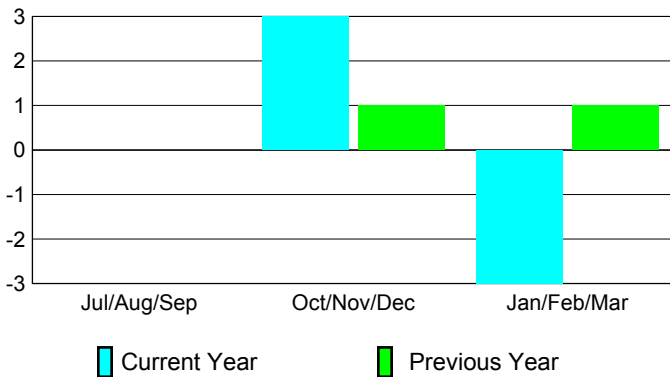

2008-2009 GMT Quarterly Report for District (or Undistricted) **District E 4**

GMT: **Doctor NICOLAS JARA ORELL**

Location: **VENEZUELA**

GMT CA: **3**

CLUBS

Club Results 2008-2009

Clubs 2007-2008

Month	New Club Goal	Actual New Clubs	Actual Dropped Clubs	Gain/Loss of Clubs	Gain/Loss of Clubs
Jul/Aug/Sep	0	0	0	0	0
Oct/Nov/Dec	0	3	0	3	1
Jan/Feb/Mar	0	-3	0	-3	1
Totals	0	0	0	0	2

Club Results 2008-2009

Goal, New, Dropped, Gain/Loss

Comparison of Club Gain/Loss

Current Year Compared to the Previous Year

YTD Status Quo Clubs 2008-2009

Status Quo Clubs Compared to Status Quo Members

MEMBERSHIP