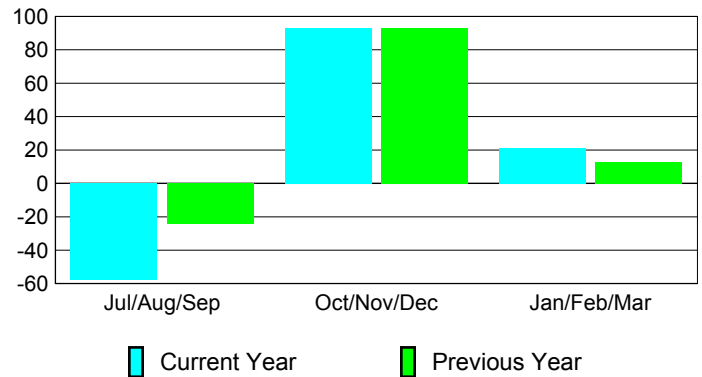

Membership Results 2008-2009

Membership 2007-2008

Month	Net Memb Goal	Actual New Memb	Actual Dropped Memb	Gain/Loss of Memb	Gain/Loss of Memb
Jul/Aug/Sep	0	26	-84	-58	-24
Oct/Nov/Dec	0	111	-18	93	93
Jan/Feb/Mar	0	58	-37	21	13
Totals	0	195	-139	56	82

Membership Results 2008-2009

Goal, New, Dropped, Gain/Loss

Comparison of Membership Gain/Loss

Current Year Compared to the Previous Year

Gender Comparison 2008-2009