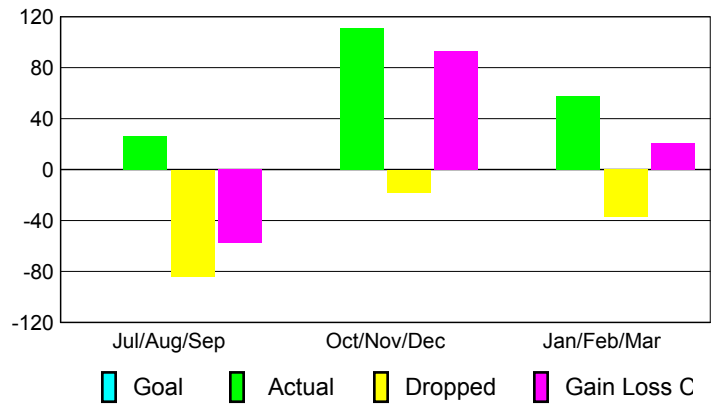

Membership Results 2008-2009

Goal, New, Dropped, Gain/Loss