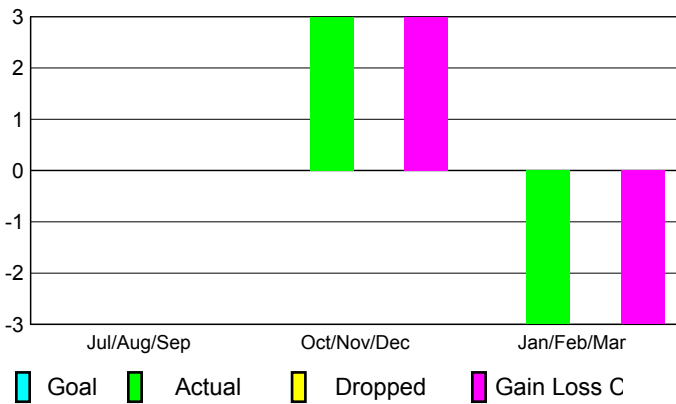

2008-2009 GMT Quarterly Report for District (or Undistricted) **District E 4**

GMT: **Doctor NICOLAS JARA ORELL**

Location: **VENEZUELA**

GMT CA: **3**

CLUBS

Club Results 2008-2009

Clubs 2007-2008

Month	New Club Goal	Actual New Clubs	Actual Dropped Clubs	Gain/Loss of Clubs	Gain/Loss of Clubs
Jul/Aug/Sep	0	0	0	0	0
Oct/Nov/Dec	0	3	0	3	1
Jan/Feb/Mar	0	-3	0	-3	1
Totals	0	0	0	0	2

Club Results 2008-2009

Goal, New, Dropped, Gain/Loss

Comparison of Club Gain/Loss

Current Year Compared to the Previous Year

YTD Status Quo Clubs 2008-2009

Status Quo Clubs Compared to Status Quo Members

MEMBERSHIP

Membership Results 2008-2009

Membership 2007-2008

Month	Net Memb Goal	Actual New Memb	Actual Dropped Memb	Gain/Loss of Memb	Gain/Loss of Memb
Jul/Aug/Sep	0	26	-84	-58	-24
Oct/Nov/Dec	0	111	-18	93	93
Jan/Feb/Mar	0	58	-37	21	13
Totals	0	195	-139	56	82